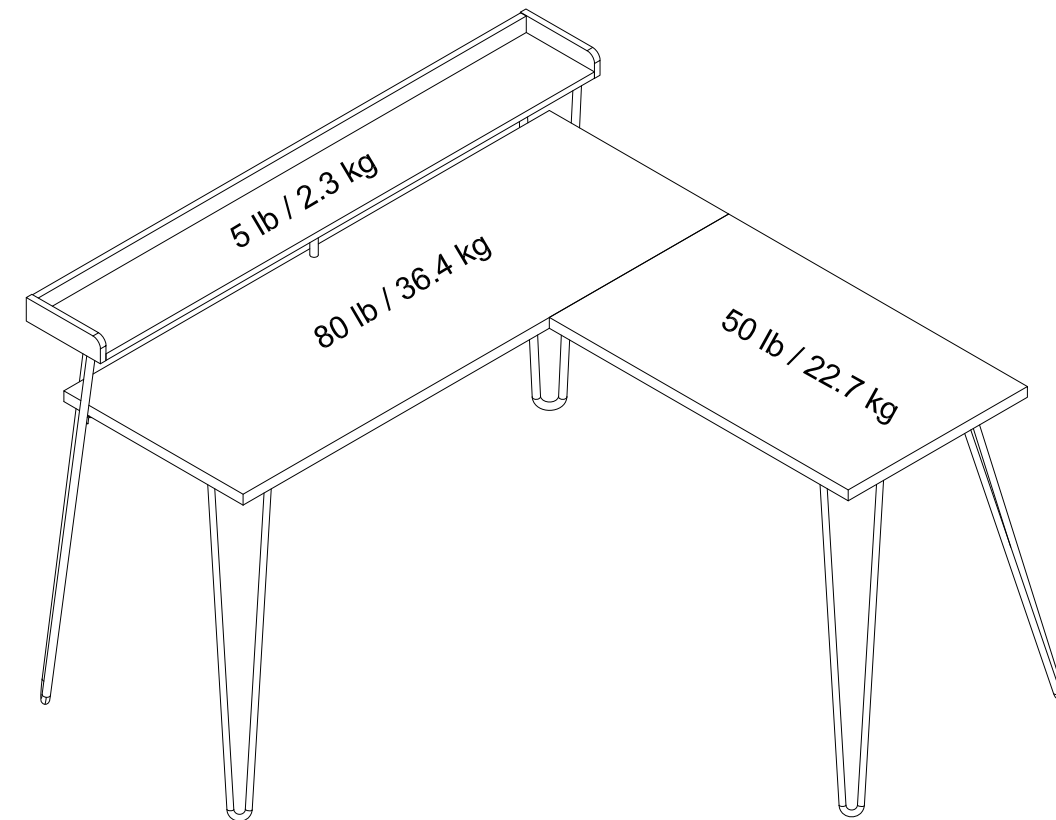

5640013/303/837/911/914/222/307COM

Finish:HAVEN L DESK

Wood Breakdown:
MDF 0 %, PB 60 %.
Total storage: 1.7 cubic feet

Overall Product Size:
55.1" W × 55.1" D × 36" H
140cmW × 140cmD × 91.4cmH

Maximum Weight Capacities
Unit Weight: 57.64lbs. (26.2kg)