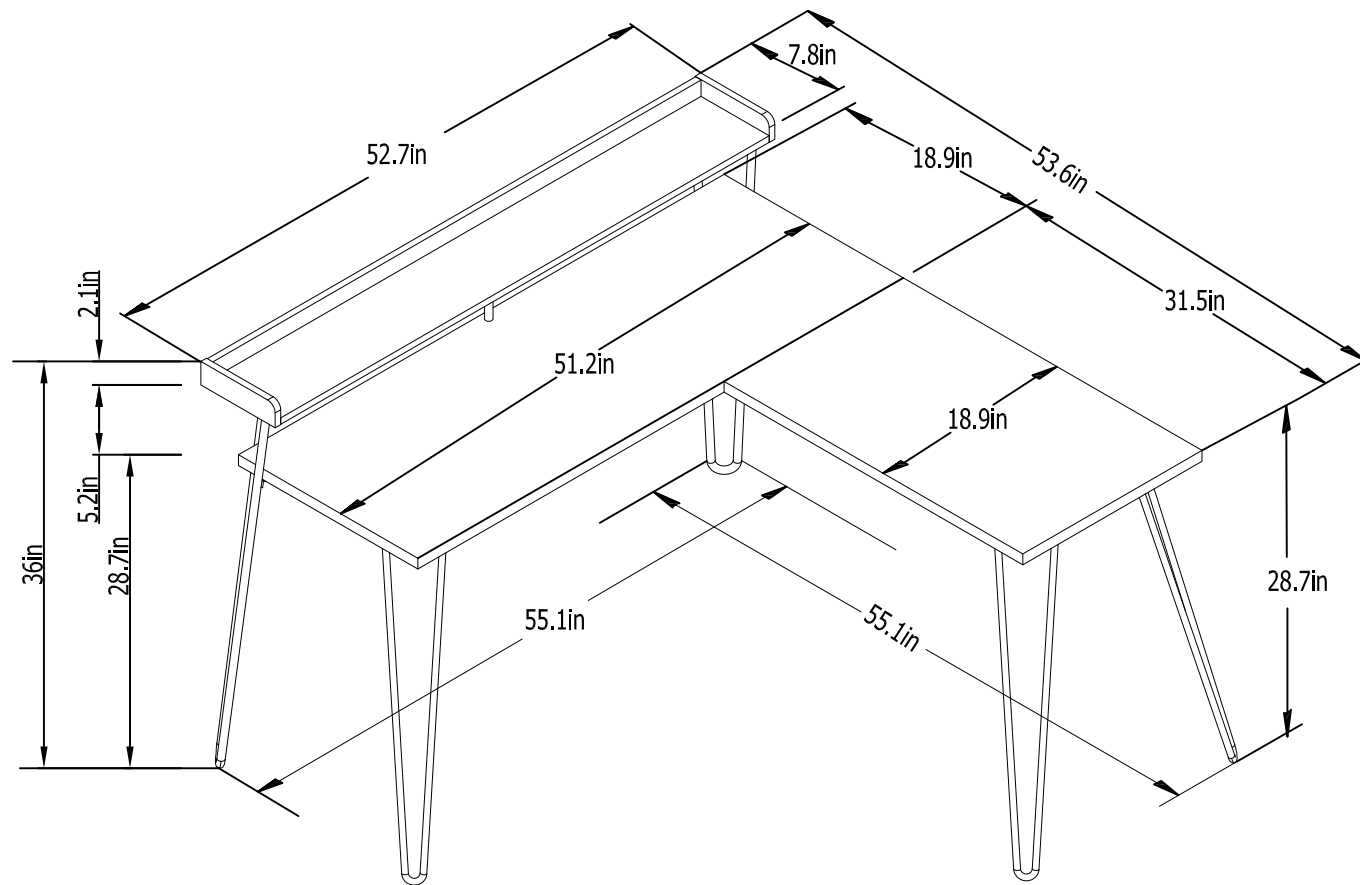

5640013/303/837/911/914/222/307COM

Finish:HAVEN L DESK

Wood Breakdown:
MDF 0 %, PB 60 %.
Total storage: 1.7 cubic feet

Overall Product Size:
55.1" W × 55.1" D × 36" H
140cmW × 140cmD × 91.4cmH

Maximum Weight Capacities
Unit Weight: 57.64lbs. (26.2kg)